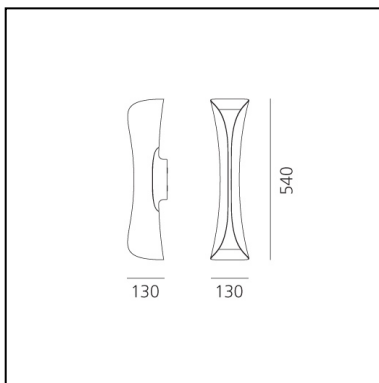

LUMINAIRE

- Watt: **14.26W**
- Voltage: **220V-240V**
- Delivered lumens output: **902lm**
- Efficiency: **95%**
- Efficacy: **63.26lm/W**
- CRI: **0**

DESCRIPTION

Wall lamp, extending the range of Cadmo series.

PRODUCT CODE: 1373010A

FEATURES

- Article Code: **1373010A**
- Colour: **Black / White**
- Installation: **Wall**
- Material: **ABS**
- Series: **Design Collection**
- Environment: **Indoor**
- Area contract: **Hospitality, Residential**
- Emission: **Indirect And Diffused**
- design by: **Karim Rashid**

DIMENSIONS

- Length: **cm 13**
- Width: **cm 13**
- Height: **cm 54**
- Impact Resistance: **N/D**
- Glow Wire Test: **650°**

SOURCES INCLUDED

- Category: **Led**
- Number: **2**
- Watt: **10W**
- Delivered lumens output: **460lm**
- Color temperature (K): **3000K**